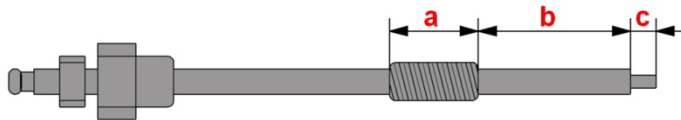

Adaptor Set for Compression and Pressure Loss Tester

COMPONENTS

01	Glow plug adapter M10 x 1.25	a=11	b=8 mm
02	Glow plug adapter M12 x 1.25	a=12	b=8 mm
03	Glow plug adapter M12 x 1.25	a=11	b=47 mm
04	Glow plug adapter M10 x 1.25	a=22.5	b=23.5 mm
05	Glow plug adapter M10 x 1.25	a=18.5	b=10.5 mm
06	Glow plug adapter M10 x 1.25	a=28	b=16 mm
07	Glow plug adapter M10 x 1.25	a=23	b=9.5 mm
08	Glow plug adapter M10 x 1.25	a=28	b=55 c=3 mm
09	Glow plug adapter M10 x 1.25	a=26	b=59 mm
10	Glow plug adapter M10 x 1.25	a=29	b=73 mm
11	Glow plug adapter M10 x 1.25	a=15	b=27 mm
12	Glow plug adapter M10 x 1.0	a=12	b=23 mm
13	Glow plug adapter M10 x 1.0	a=12	b=31 mm
15	Glow plug adapter M10 x 1.0	a=12	b=14 mm
16	Glow plug adapter M10 x 1.0	a=12	b=59 mm
17	Glow plug adapter M10 x 1.0	a=12	b=47 mm
18	Glow plug adapter M10 x 1.0	a=12	b=42 mm
19	Glow plug adapter M10 x 1.0	a=12	b=64 c=5 mm
20	Glow plug adapter M10 x 1.0	a=12	b=57 c=5 mm
21	Glow plug adapter M8 x 1.0	a=18	b=52 mm

- 26 Clamp adaptor without thread
- M10** Spark plug adapter M10 x 1.0
- M12** Spark plug adapter M12 x 1.25
- M14** Spark plug adapter M18 x 1.5
- G** Test hose for spark plug adapter
- W** Angle piece with quick coupler
- H** Valve turning tool to change the adapter valves
- D** Replacement O-ring and valves